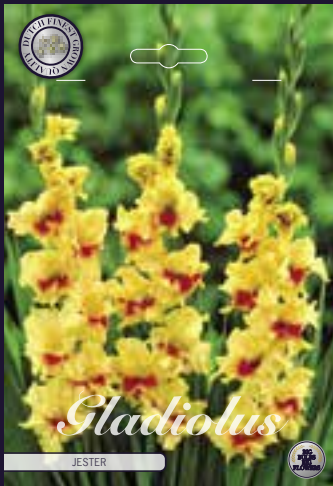

40210

40543

40544

40545

40212

40213

40215

40216

40217

40547

40218

40220

40221

Dutch Label