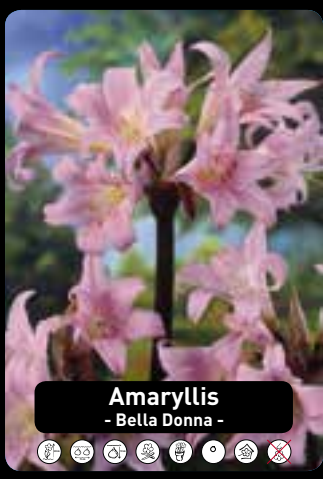

75040

75045

75050

75055

Wooden Showcrates

- 32 varieties
- Size of wooden showcrate is 40x30x22 cm
- Planting tag and bag included

Amaryllis
- Bella Donna -

16000