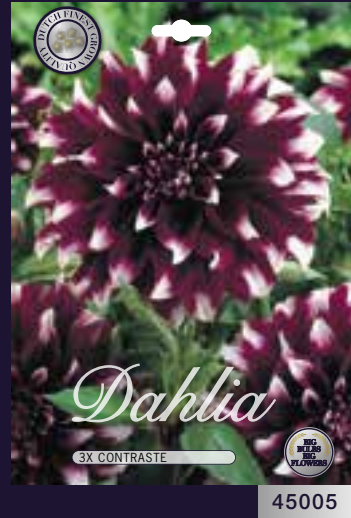

Dahlia

3X CONTRASTE

45005